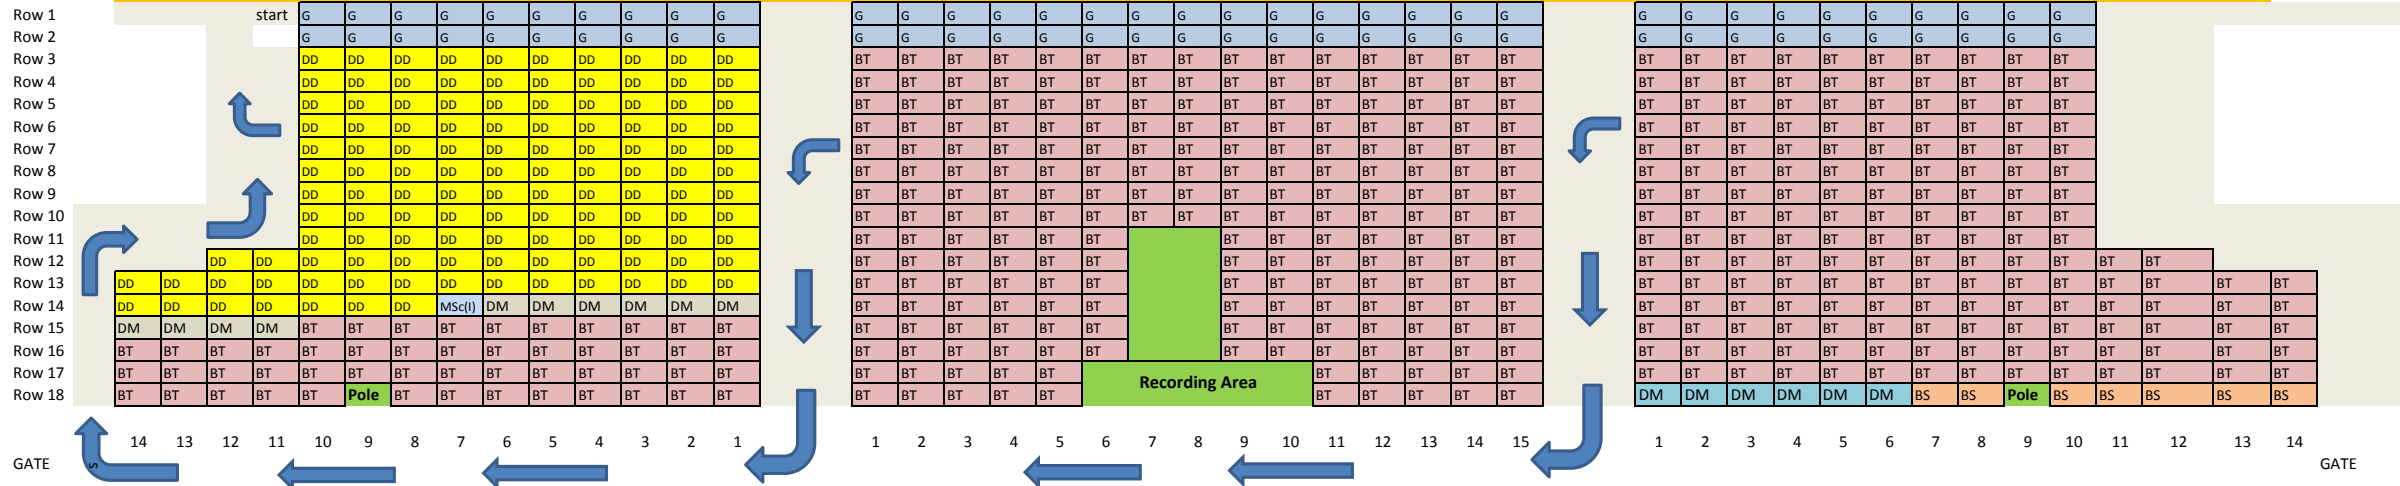

Seating Arrangement for Session 3

Main Stage

Bolcony

Prog	Count
DD	123
MSc(I)	1
BTDM	10
BT	441
BSDM	6
BS	55
Total	636

P	465
G	70
G total	1171