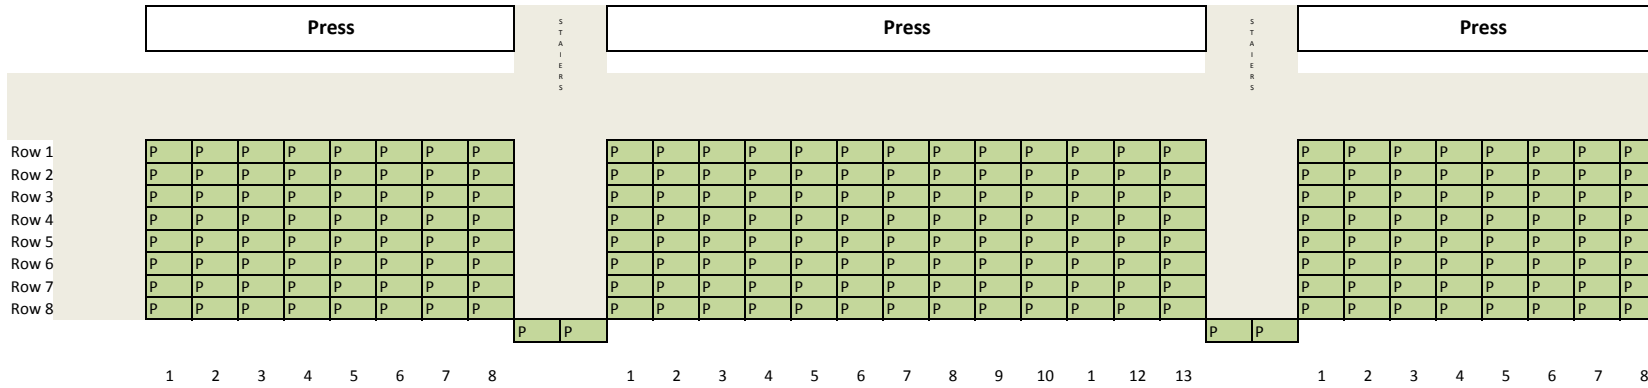

Seating Arrangement for Session 3

Main Stage

Bolcony

Prog	Count
DD	123
MSc(I)	1
BTDM	10
BT	441
BSDM	6
BS	55
Total	636

P	465
G	70
G total	1171